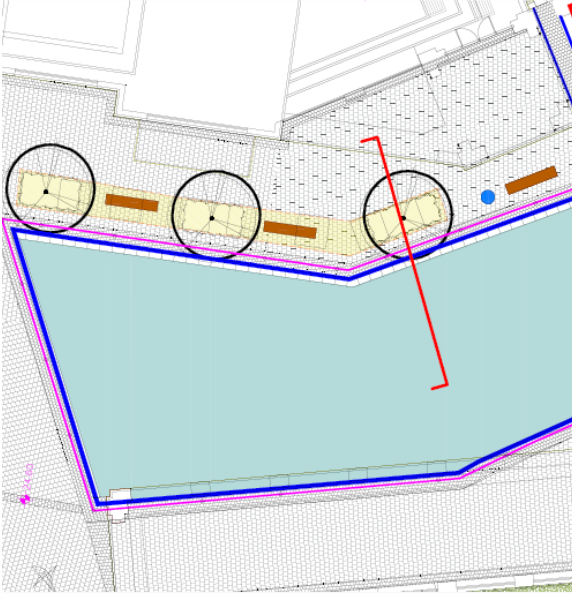

Appendix A – Site Location Plan

Appendix B – Hard and Soft Landscaping

DATE	ISSUE	DESCRIPTION

aspect landscape planning
 SITE: Chapel Arches, Phase 3
 DRAWING: Tree Pit Details
 CLIENT: Shanty Homes
 PROJECT NUMBER: E1000641
 DRAWN BY: FEB 2017 CW
 CHECKED BY: JAU
 SCALE: 1:50
 PROJECT ADDRESS: 5518 RMA, TP-D-4.0

01 PUBLIC REALM TREE PIT L&S

02 UNPAVED TREE PIT L&S

DATE: 15/02/2017
 DRAWN BY: J. GIBSON
 CHECKED BY: J. GIBSON
 PROJECT: CHAPEL ARCHES PHASE 3
 SHEET: 8918 PMA TPO 4.1

Area of paving to have Silt Cells to allow for adequate tree root development.

Note: Construction of masonry structures from 100mm Paving for ground level Silt Cells.

DATE	SCALE	BY	CHKD
15/02/17	1:200	JG	AM
REVISION	NO.	DATE	BY

aspect landscape planning
 Chapel Arches, Phase 3
 Design Details
 Shanty Homes
 8918 PMA TPO 4.1