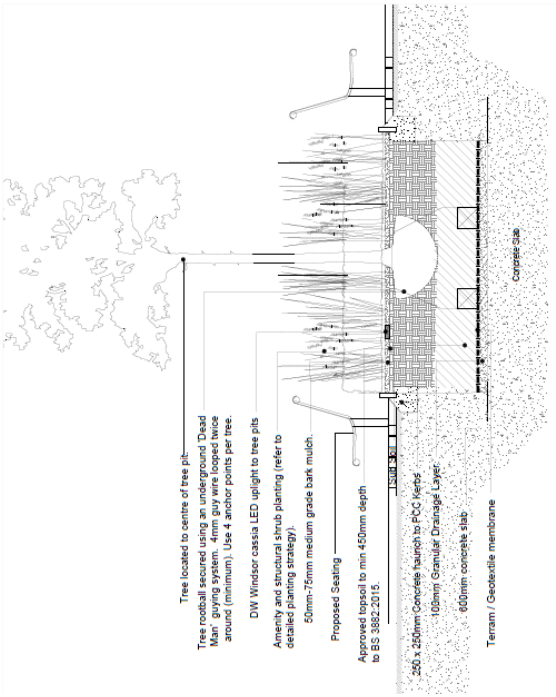

Area of paving to have Silt Cells to allow for adequate tree root development.

DATE	SCALE	BY	CHKD
15/02/17	1:200	JG	AM
REVISION	NO.	DATE	BY

aspect landscape planning
Chapel Arches, Phase 3
Design Details
Shanty Homes
8918 PMA TPO 4.1