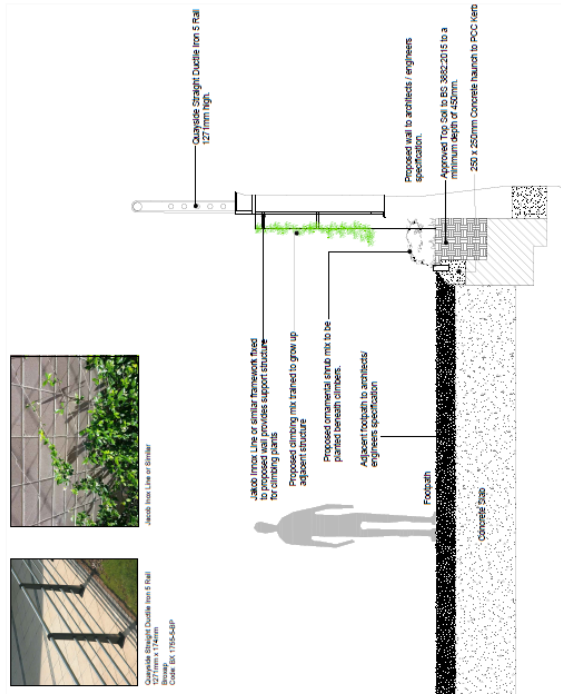

Area of paving to have Silt Cells to allow for adequate tree root development.

DATE	SCALE	BY	CHKD
15/02/17	1:200	JG	AM
REVISION	NO.	DATE	BY

aspect landscape planning
Chapel Arches, Phase 3
Design Details
Shanty Homes
8918 PMA TPO 4.1