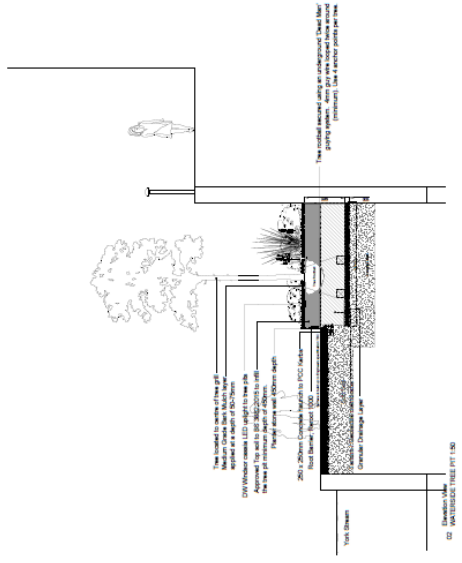

Appendix A – Site Location Plan

Appendix B – Hard and Soft Landscaping

DATE	ISSUE	DESCRIPTION

aspect landscape planning
 SITE: Chapel Arches, Phase 3
 DRAWING: Tree Pit Details
 CLIENT: Shanty Homes
 PROJECT NUMBER: E1000641
 DRAWN BY: FEB 2017 CW
 CHECKED BY: JAU
 SCALE: 1:50
 PROJECT ADDRESS: 5518 RMA, TP-D-4.0

01 PUBLIC REALM TREE PIT L&S

02 UNPAVED TREE PIT L&S

DATE: 15/02/2017
 DRAWN BY: J. GIBSON
 CHECKED BY: J. GIBSON
 PROJECT: CHAPEL ARCHES PHASE 3
 SHEET: 8918 PMA TPO 4.1

Area of paving to have Silt Cells to allow for adequate tree root development.

Note: Construction of masonry structures from 100mm Paving for ground level Silt Cells.

DATE	SCALE	BY	CHKD
15/02/17	1:200	JG	AM
REVISION	NO.	DATE	BY

aspect landscape planning
 Chapel Arches, Phase 3
 Design Details
 Shanty Homes
 8918 PMA TPO 4.1