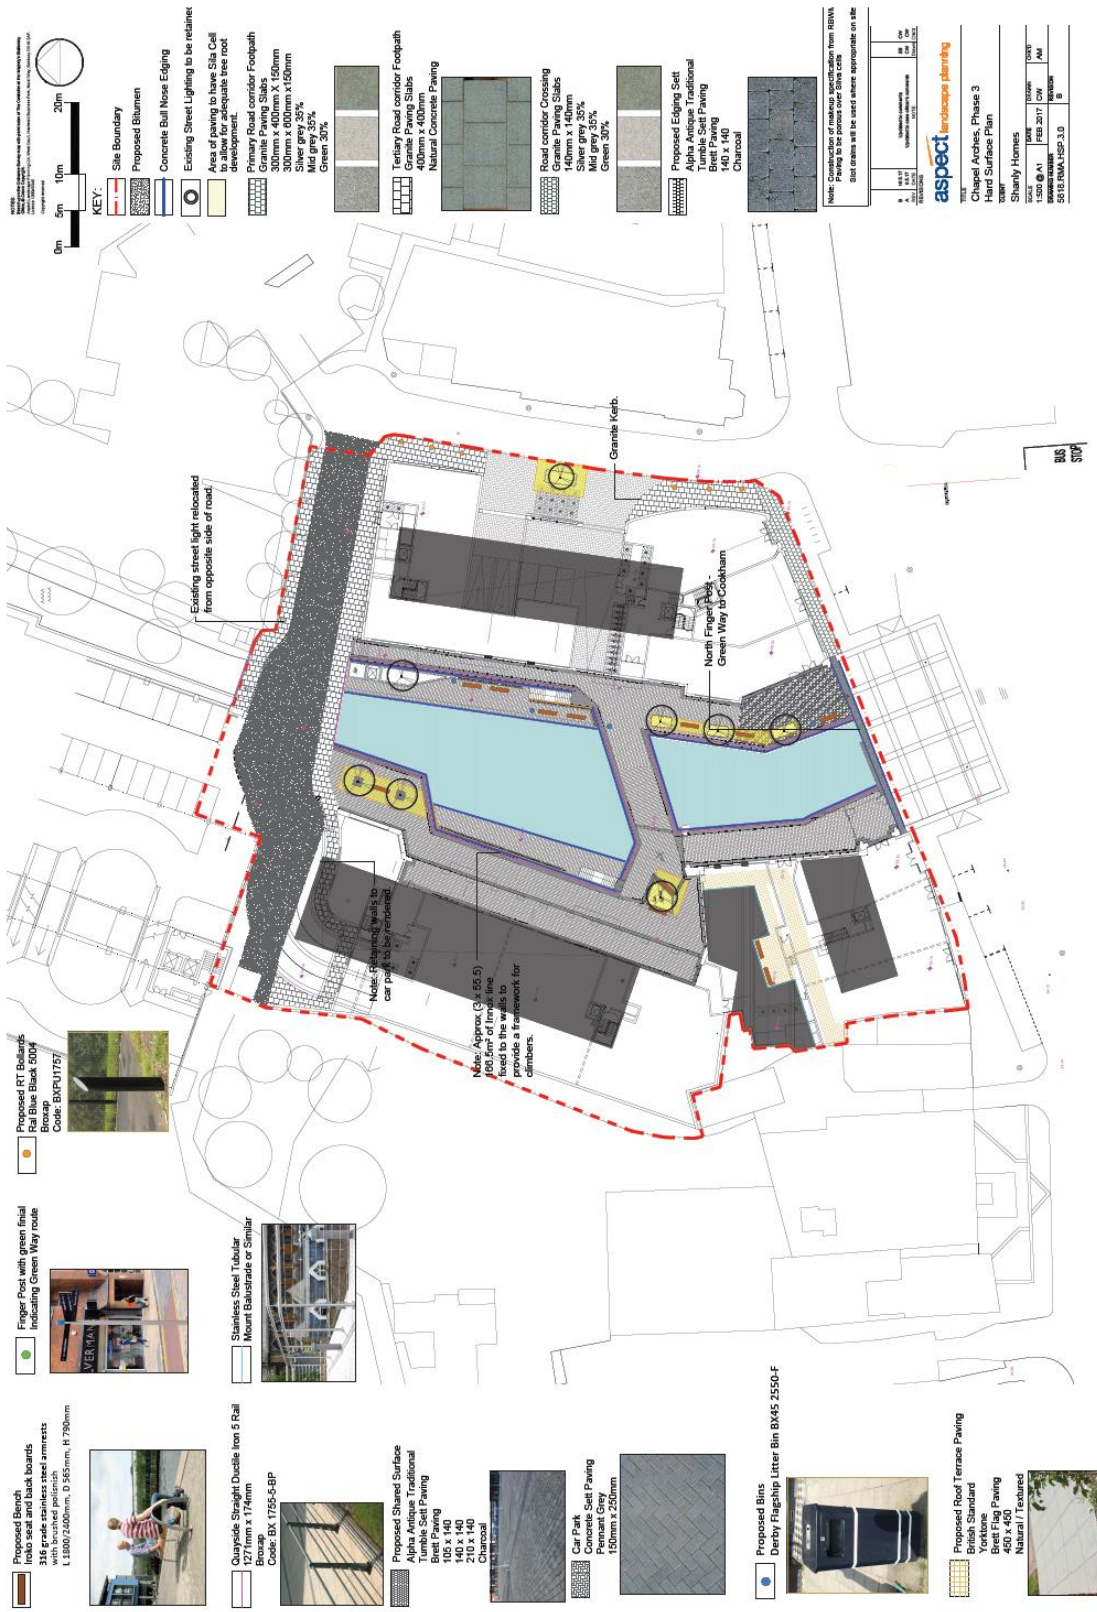

Appendix A – Site Location Plan

Appendix B – Hard and Soft Landscaping

DATE	ISSUE	DESCRIPTION

aspect landscape planning
 SITE: Chapel Arches, Phase 3
 DRAWING: Tree Pit Details
 CLIENT: Shanty Homes
 PROJECT NUMBER: E1000641
 DRAWN BY: FEB 2017 CW
 CHECKED BY: JAU
 SCALE: 1:50
 PROJECT ADDRESS: 5518 RMA, TP-D-4.0

01 PUBLIC REALM TREE PIT L&S

02 UNPAVED TREE PIT L&S

DATE: 15/02/2017
 DRAWN BY: J. GIBSON
 CHECKED BY: J. GIBSON
 PROJECT: CHAPEL ARCHES PHASE 3
 SHEET: 8918 PMA TPO 4.1

Area of paving to have Silt Cells to allow for adequate tree root development.

Note: Construction of masonry structures from 100mm Paving for ground level Silt Cells.

DATE	SCALE	BY	CHKD
15/02/17	1:200	JG	AM
REVISION	NO.	DATE	BY

aspect landscape planning
 Chapel Arches, Phase 3
 Design Details
 Shanty Homes
 8918 PMA TPO 4.1